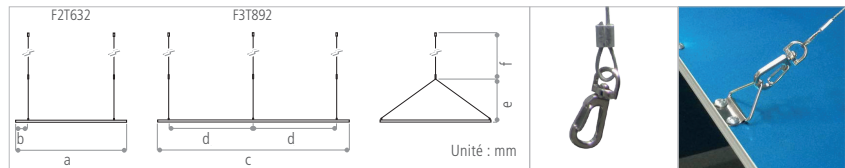

ACCESSOIRES LUCIPANEL

À commander séparément

INSTALLATION SUSPENDUE

FILINS DE SUSPENSION

(Acier et inox)

TYPE	COMPATIBILITÉ	CODE
Filins de suspension	LuciPanel.fr 600x600 LuciPanel Evo 2 300x300 / 300x600 / 675x675	F2T632
Filins de suspension	LuciPanel Evo 2 1200x200 / 1200x300 LED Panel 1200x600	F3T892

Caractéristiques

F2T632 : lot de 2 filins avec système de fixation
F3T892 : lot de 3 filins avec système de fixation